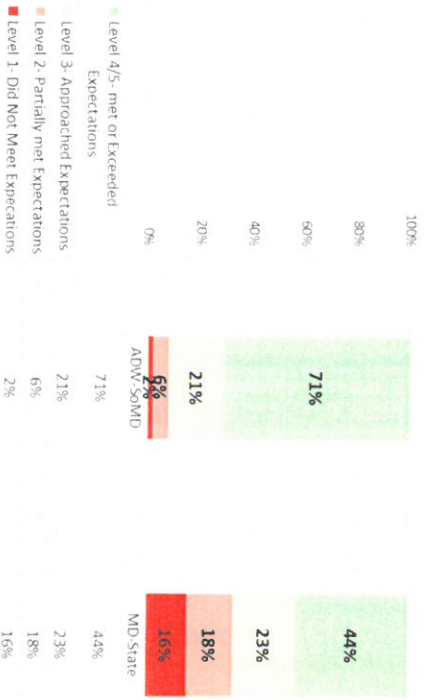

## Regional Report

Regional Comparison Reading – MD State  
2018-19 PARCC Classification-  
ADW Region vs. State, Grades 3-7

Regional Comparison Math-- MD State  
2018-19 PARCC Classification-  
ADW Region vs. State, Grades 3-7

ADW-SOMD  
2018-19 Scantron Performance Bands-- Reading,  
EOY Test Grades 3-7

ADW-SOMD  
2018-19 Scantron Performance Bands-- Math,  
EOY Test Grades 3-7