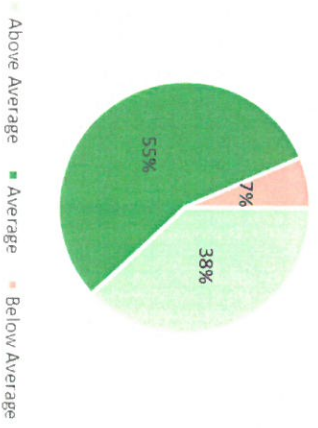

ADW-SOMD
2018-19 Scantron Performance Bands-- Reading,
EOY Test Grades 3-7